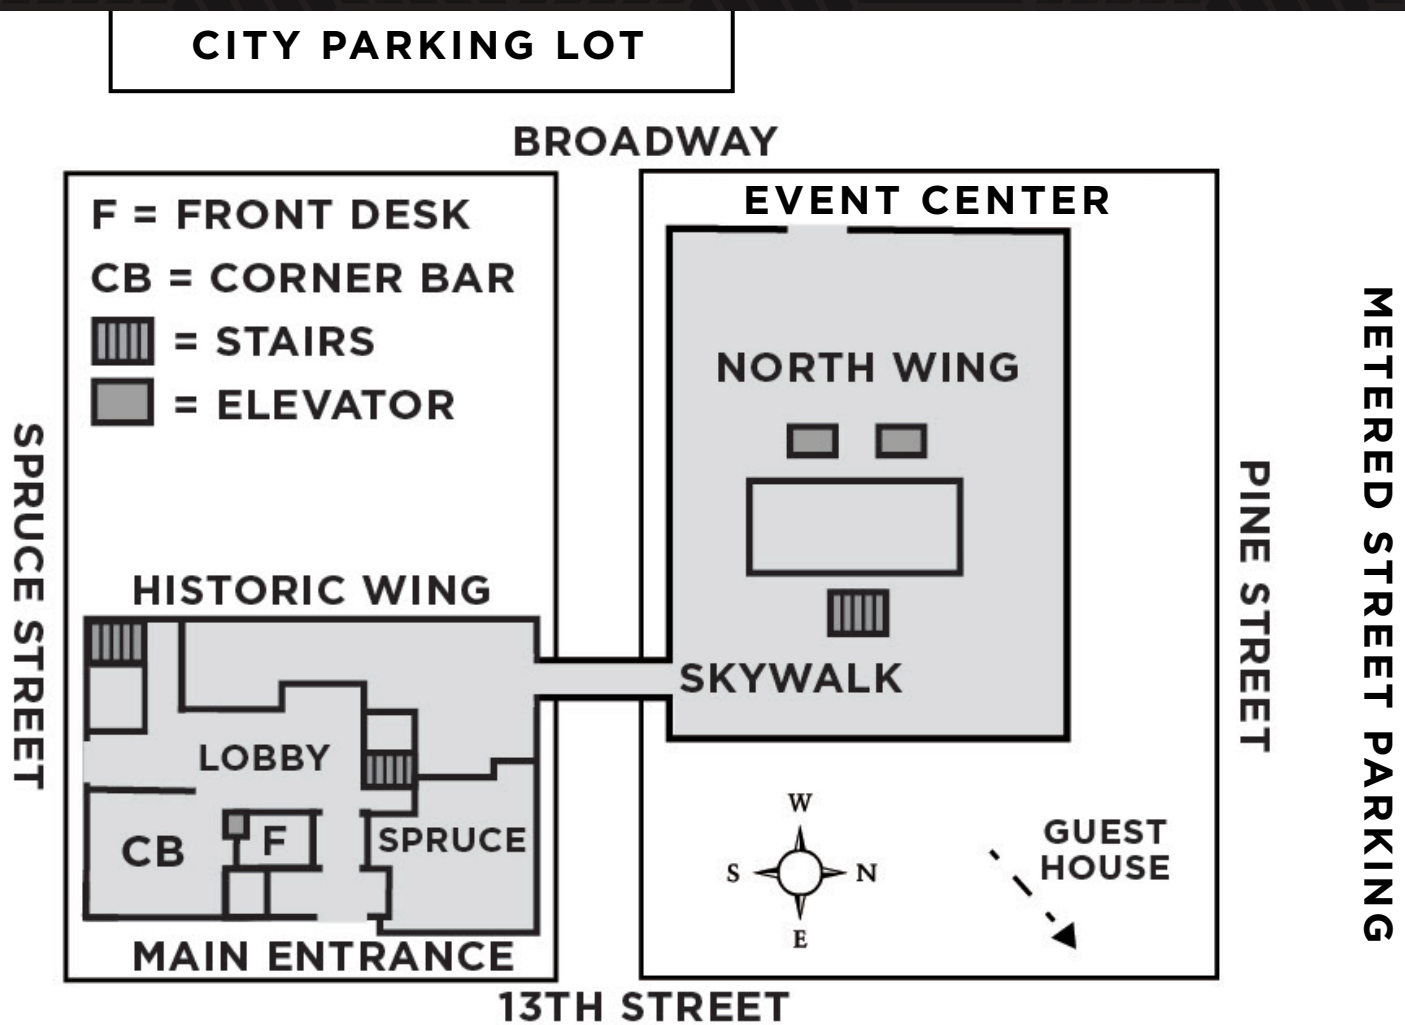

# HOTEL BOULDERADO MAP

## GUEST ROOM LOCATIONS

<b>NORTH WING:</b>	<b>HISTORIC WING:</b>
121 - 139	300 - 319
221 - 256	400 - 419
321 - 356	500 - 519
421 - 456	

<b>VALET PARKING LOT</b>	
<b>PRIVATE PARKING</b>	<b>GUEST HOUSE</b>